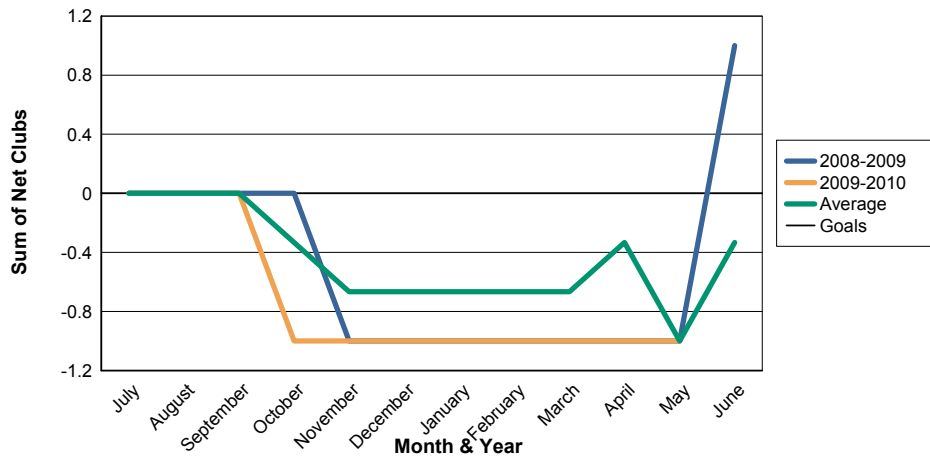

Sum of Net Clubs/ Month & Year

For District 32 D