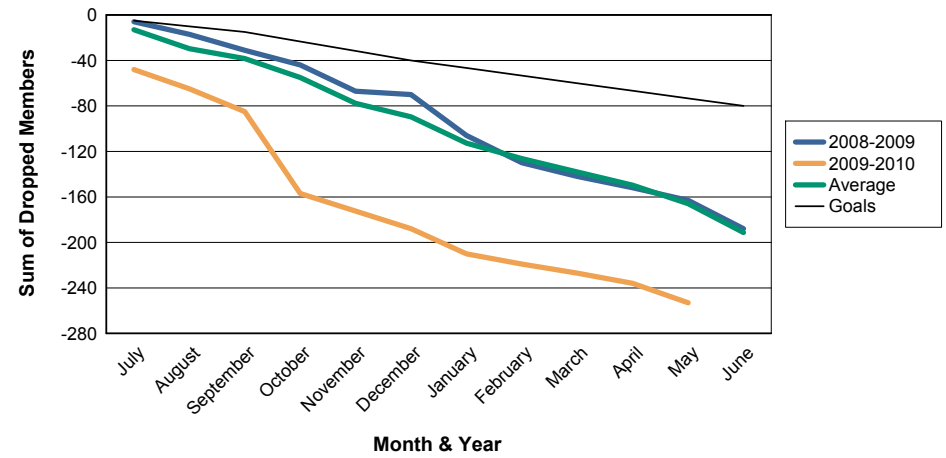

For District 32 D

Sum of Charter Members/ Month & Year

For District 32 D

3 Year Comparisons for GMT Constitutional Area 1

By GMT District

As of May 2010

Sum of New Members/ Month & Year

For District 32 D

Sum of Dropped Members/ Month & Year

For District 32 D

Sum of Net Members/ Month & Year

For District 32 D