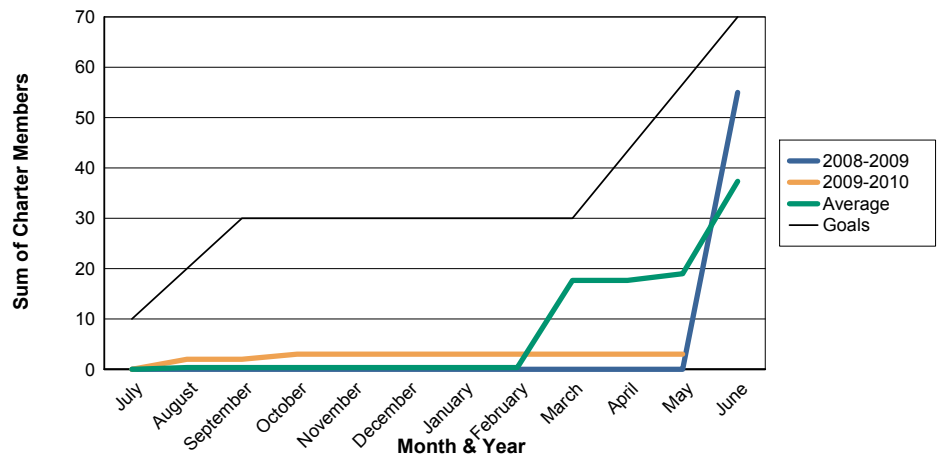

Sum of Charter Members/ Month & Year

For District 32 D