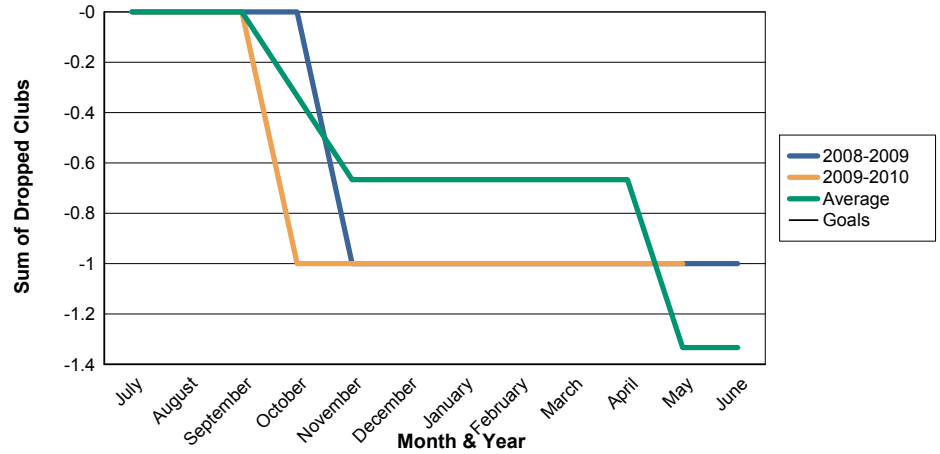

3 Year Comparisons for GMT Constitutional Area 1

By GMT District

As of May 2010

Sum of New Clubs/ Month & Year

For District 32 D

Sum of Dropped Clubs/ Month & Year

For District 32 D

Sum of Net Clubs/ Month & Year