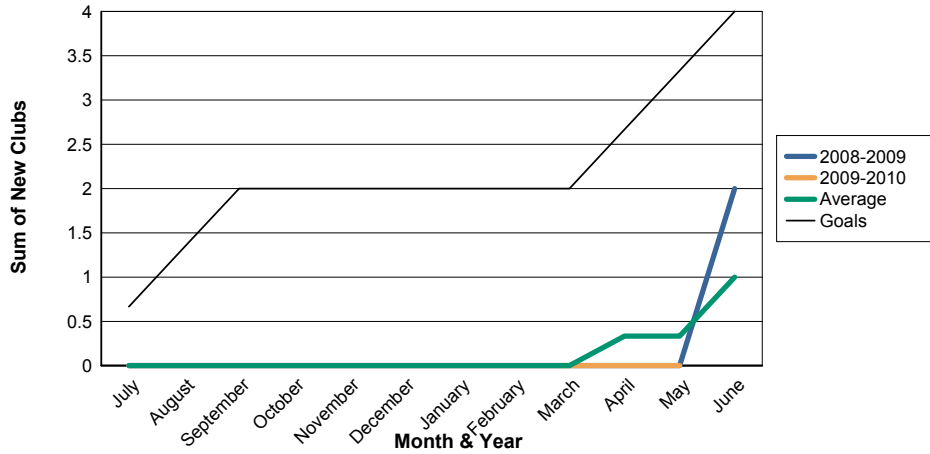

3 Year Comparisons for GMT Constitutional Area 1

By GMT District

As of May 2010

Sum of New Clubs/ Month & Year

For District 32 D

Sum of Dropped Clubs/ Month & Year

For District 32 D

Sum of Net Clubs/ Month & Year