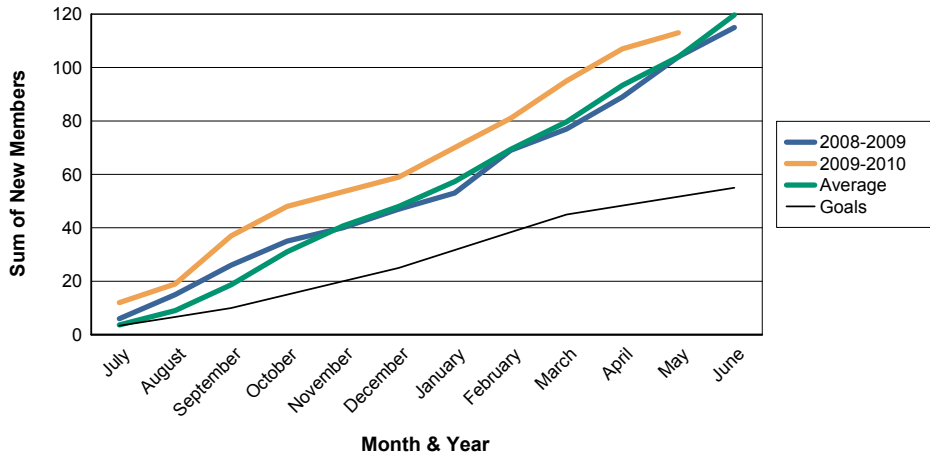

3 Year Comparisons for GMT Constitutional Area 1

By GMT District

As of May 2010

Sum of New Clubs/ Month & Year

For District 32 D

Sum of Dropped Clubs/ Month & Year

For District 32 D

Sum of Net Clubs/ Month & Year

For District 32 D

Sum of Charter Members/ Month & Year

For District 32 D

3 Year Comparisons for GMT Constitutional Area 1

By GMT District

As of May 2010

Sum of New Members/ Month & Year

For District 32 D

Sum of Dropped Members/ Month & Year

For District 32 D

Sum of Net Members/ Month & Year

For District 32 D